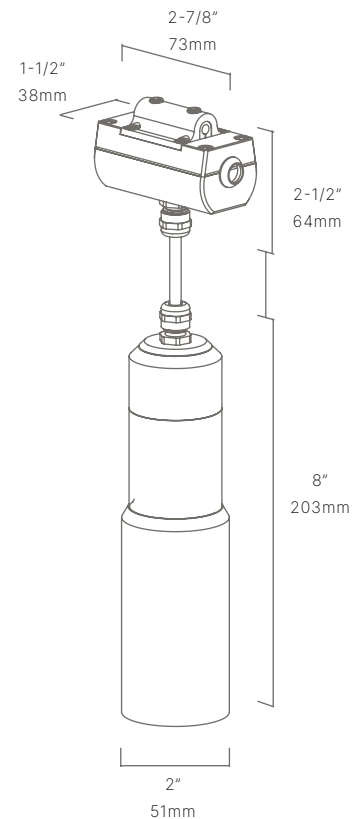

P. 760.931.2910

O. 2742 Loker Ave. W Carlsbad CA 92010

W. www.auroralight.com

MADE IN USA
WITH DOMESTIC & IMPORTED MATERIALS